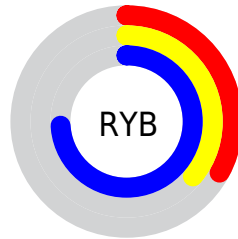

Converting Colors

Hex(555CBD)

Have a look what the booklet for
Hex(555CBD) contains.

Hex(555CBD)	3
<i>Conversions</i>	4
<i>Details</i>	6
<i>Harmonies</i>	11
<i>Previews</i>	23
<i>Color Blindness Simulation</i>	26
<i>CSS Examples</i>	29

Conversions

Conversions Part 2

Format	Color
R_{YB}	85, 92, 189
Decimal	5594301
CIE _{Lab}	43.15, 25.41, -52.13
CIE _{LCh}	43, 57.992, 295.985
Yxy	13.2597, 0.2099, 0.1661
Android (android.graphics.Color)	4283784381 (0xFF555CBD)
YUV	100.9650, 43.4013, -14.0013
Hunter-Lab	36.4139, 18.4268, -55.6288

Details

The Hex color **555CBD** is a dark color, and the websafe version is hex **6666CC**. A complement of this color would be **BDB655**, and the grayscale version is **656565**.

A 20% lighter version of the original color is **8E8EF6**, and **102E87** is the 20% darker color. If you saturate the color by 10%, you get **424ABD**, and if you desaturate by 10%, it is **686EBD**.

Distribution

- Red (33%)
- Green (36%)
- Blue (74%)

- Red (33%)
- Yellow (36%)
- Blue (74%)

- Cyan (55%)
- Magenta (51%)
- Yellow (0%)
- Black (26%)

- Cyan (67%)
- Magenta (64%)
- Yellow (26%)

Brightness & Saturation Gradients