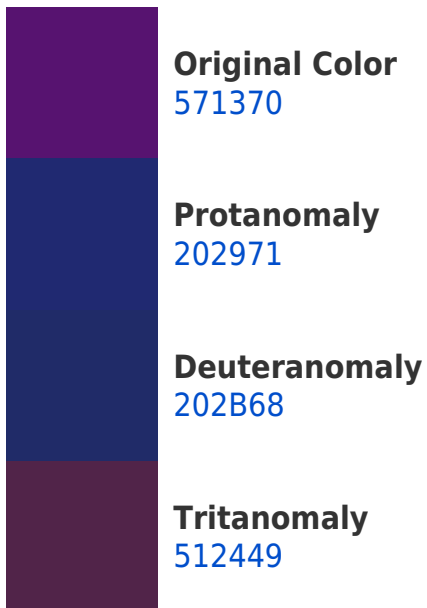

White Background

This preview shows how the Hex color 571370 looks on a white background.

Color Contrast Check

Large Text (above 18pt) WCAG AA ✓ Pass

Any Text WCAG AA ✓ Pass

Large Text (above 18pt) WCAG AAA ✓ Pass

Hex 571370 Background

This preview shows how black text looks on a background with the Hex color 571370.

This preview shows how white text looks on a background with the Hex color 571370.

Color Blindness Simulation

Color vision deficiency is a very complex topic, and I could not describe the different causes any better than Wikipedia does, so if you want to learn more, you should check out their [article about color blindness](#).

Dichromacy

Tritanopia
4E2E32

Trichromacy

Monochromacy

CSS Examples

Text

The CSS property to change the color of the text to Hex 571370 is called "color". The color property can be set on classes, ids or directly on the HTML element.