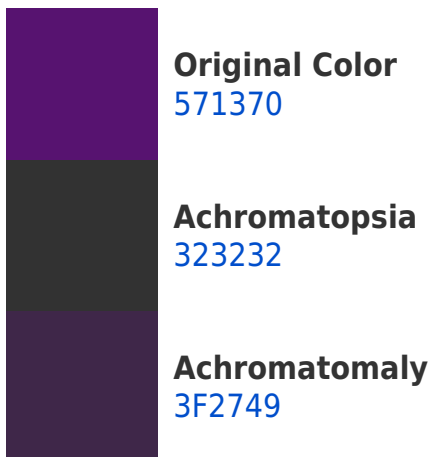

Hex 571370 Background

This preview shows how black text looks on a background with the Hex color 571370.

This preview shows how white text looks on a background with the Hex color 571370.

Color Blindness Simulation

Color vision deficiency is a very complex topic, and I could not describe the different causes any better than Wikipedia does, so if you want to learn more, you should check out their [article about color blindness](#).

Dichromacy

Tritanopia
4E2E32

Trichromacy

Monochromacy

CSS Examples

Text

The CSS property to change the color of the text to Hex 571370 is called "color". The color property can be set on classes, ids or directly on the HTML element.

This example shows how text in the color #571370 looks like.

```
.text, #text, p{  
    color:#571370  
}
```

If you want to add a text shadow in that color use the text-shadow property, you can generate a text shadow directly with our [CSS Text Shadow Generator](#).