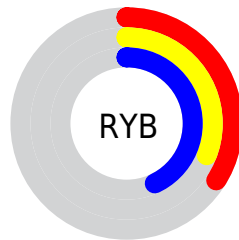

Converting Colors

Hex(574F6D)

Have a look what the booklet for
Hex(574F6D) contains.

Hex(574F6D)	3
<i>Conversions</i>	4
<i>Details</i>	6
<i>Harmonies</i>	11
<i>Previews</i>	23
<i>Color Blindness Simulation</i>	26
<i>CSS Examples</i>	29

Conversions

Conversions Part 2

Format	Color
RYB	87, 79, 109
Decimal	5721965
CIELab	35.44, 10.19, -16.07
CIELCh	35, 19.031, 302.381
Yxy	8.7223, 0.2802, 0.2576
Android (android.graphics.Color)	4283912045 (0xFF574F6D)
YUV	84.8120, 11.9247, 1.9189
Hunter-Lab	29.5336, 5.6540, -10.7477

Details

The Hex color **574F6D** is a dark color, and the websafe version is hex **666699**. A complement of this color would be **656D4F**, and the grayscale version is **555555**.

A 20% lighter version of the original color is **8980A1**, and **29233D** is the 20% darker color. If you saturate the color by 10%, you get **4F446D**, and if you desaturate by 10%, it is **5F5A6D**.

Distribution

-  Red (34%)
-  Green (31%)
-  Blue (43%)

-  Red (34%)
-  Yellow (31%)
-  Blue (43%)

-  Cyan (20%)
-  Magenta (28%)
-  Yellow (0%)
-  Black (57%)

-  Cyan (66%)
-  Magenta (69%)
-  Yellow (57%)