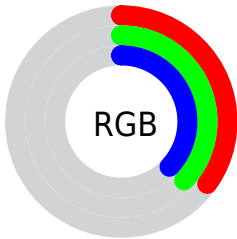

## Conversions Part 2

| <b>Format</b>                       | <b>Color</b>                |
|-------------------------------------|-----------------------------|
| <b>R<sub>YB</sub></b>               | 88, 92, 95                  |
| Decimal                             | 5791582                     |
| CIE Lab                             | 39.69, -2.94, -0.37         |
| CIE LCh                             | 40, 2.966, 187.237          |
| Yxy                                 | 11.0673, 0.3035,<br>0.3314  |
| Android<br>(android.graphics.Color) | 4283981662<br>(0xFF585F5E)  |
| YUV                                 | 92.7930, 0.5951,<br>-4.2035 |
| Hunter-Lab                          | 33.2675, -3.8266,<br>1.5592 |

# Details

The Hex color **585F5E** is a dark color, and the websafe version is hex **666666**. A complement of this color would be **5F5859**, and the grayscale version is **5D5D5D**.

A 20% lighter version of the original color is **8A9190**, and **2B3130** is the 20% darker color. If you saturate the color by 10%, you get **4E5F5D**, and if you desaturate by 10%, it is **625F5F**.

# Distribution

- Red (35%)
- Green (37%)
- Blue (37%)

- Red (35%)
- Yellow (36%)
- Blue (37%)

- Cyan (7%)
- Magenta (0%)
- Yellow (1%)
- Black (63%)

- Cyan (65%)
- Magenta (63%)
- Yellow (63%)