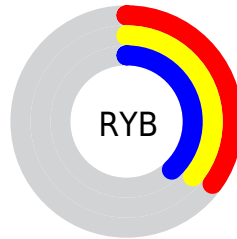

## Conversions Part 2

Format	Color
<a href="#">RYB</a>	<a href="#">89, 91, 98</a>
Decimal	<a href="#">5856354</a>
CIELab	<a href="#">39.00, 0.15, -3.85</a>
CIELCh	<a href="#">39, 3.851, 272.272</a>
Yxy	<a href="#">10.6600, 0.2996, 0.3146</a>
Android (android.graphics.Color)	<a href="#">4284046434 (0xFF595C62)</a>
YUV	<a href="#">91.7870, 3.0630, -2.4442</a>
Hunter-Lab	<a href="#">32.6496, -1.6368, -0.8939</a>

# Details

The Hex color **595C62** is a dark color, and the websafe version is hex **666666**. A complement of this color would be **625F59**, and the grayscale version is **5C5C5C**.

A 20% lighter version of the original color is **8B8E95**, and **2C2E34** is the 20% darker color. If you saturate the color by 10%, you get **4F5562**, and if you desaturate by 10%, it is **636362**.

# Distribution

- Red (35%)
- Green (36%)
- Blue (38%)

- Red (35%)
- Yellow (36%)
- Blue (38%)

- Cyan (9%)
- Magenta (6%)
- Yellow (0%)
- Black (62%)

- Cyan (65%)
- Magenta (64%)
- Yellow (62%)