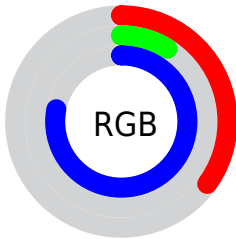

Distribution

- Red (35%)
- Green (9%)
- Blue (78%)