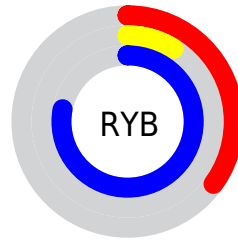

- Red (35%)
- Yellow (9%)
- Blue (78%)