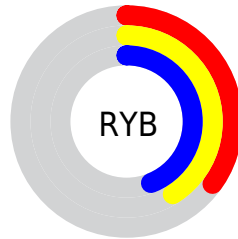

Conversions

Conversions Part 2

Format	Color
R_{YB}	90, 104, 112
Decimal	5927014
CIE Lab	45.25, -10.36, 2.87
CIE LCh	45, 10.749, 164.521
Yxy	14.7213, 0.2962, 0.3514
Android (android.graphics.Color)	4284117094 (0xFF5A7066)
YUV	104.2820, -1.1250, -12.5253
Hunter-Lab	38.3684, -9.4151, 4.0528

Details

The Hex color **5A7066** is a dark color, and the websafe version is hex **666666**. A complement of this color would be **705A64**, and the grayscale version is **686868**.

A 20% lighter version of the original color is **8CA499**, and **2C4037** is the 20% darker color. If you saturate the color by 10%, you get **4F7061**, and if you desaturate by 10%, it is **65706B**.

Distribution

- Red (35%)
- Green (44%)
- Blue (40%)

- Red (35%)
- Yellow (41%)
- Blue (44%)

- Cyan (20%)
- Magenta (0%)
- Yellow (9%)
- Black (56%)

- Cyan (65%)
- Magenta (56%)
- Yellow (60%)

Brightness & Saturation Gradients

These gradients show how the Hex color 5A7066 changes by changing the brightness by 10 percent. The first figure shows a shift by +10% for each color and the second figure -10%.

Similar to the brightness gradients but the following saturation gradients show a change of the Hex color 5A7066 by changing the saturation by 10% instead.