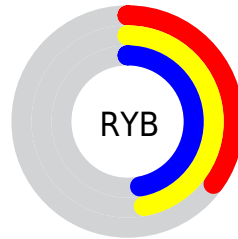

Converting Colors

Hex(5A795B)

Have a look what the booklet for
Hex(5A795B) contains.

Hex(5A795B)	3
<i>Conversions</i>	4
<i>Details</i>	6
<i>Harmonies</i>	11
<i>Previews</i>	23
<i>Color Blindness Simulation</i>	26
<i>CSS Examples</i>	29

Details

The Hex color **5A795B** is a dark color, and the websafe version is hex **669966**. A complement of this color would be **795A78**, and the grayscale version is **6C6C6C**.

A 20% lighter version of the original color is **8DAD8D**, and **2B482D** is the 20% darker color. If you saturate the color by 10%, you get **4E794F**, and if you desaturate by 10%, it is **667967**.

Distribution

Red (35%)

Green (47%)

Blue (36%)

Red (35%)

Yellow (47%)

Blue (47%)

Cyan (26%)

Magenta (0%)

Yellow (25%)

Black (53%)

Cyan (65%)

Magenta (53%)

Yellow (64%)

Brightness & Saturation Gradients

These gradients show how the Hex color 5A795B changes by changing the brightness by 10 percent. The first figure shows a shift by +10% for each color and the second figure -10%.