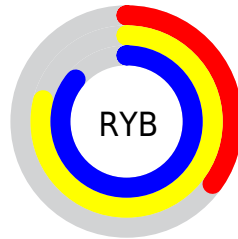

- Red (35%)
- Yellow (79%)
- Blue (86%)