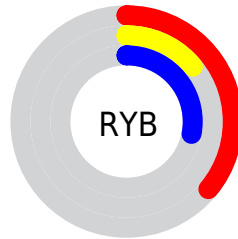

## Conversions Part 2

| <b>Format</b>                       | <b>Color</b>                 |
|-------------------------------------|------------------------------|
| <b>RYB</b>                          | 91, 35, 71                   |
| Decimal                             | 5972807                      |
| CIELab                              | 23.27, 30.38, -10.01         |
| CIElCh                              | 23, 31.988, 341.759          |
| Yxy                                 | 3.8811, 0.3708,<br>0.2377    |
| Android<br>(android.graphics.Color) | 4284162887<br>(0xFF5B2347)   |
| YUV                                 | 55.8480, 7.4699,<br>30.8283  |
| Hunter-Lab                          | 19.7006, 20.3656,<br>-5.4447 |

# Details

The Hex color **5B2347** is a dark color, and the websafe version is hex **663366**. A complement of this color would be **235B37**, and the grayscale version is **383838**.

A 20% lighter version of the original color is **8F5377**, and **2C001C** is the 20% darker color. If you saturate the color by 10%, you get **5B1A44**, and if you desaturate by 10%, it is **5B2C4A**.

# Distribution

- Red (36%)
- Green (14%)
- Blue (28%)

- Red (36%)
- Yellow (14%)
- Blue (28%)

- Cyan (0%)
- Magenta (62%)
- Yellow (22%)
- Black (64%)

- Cyan (64%)
- Magenta (86%)
- Yellow (72%)

# Brightness & Saturation Gradients

These gradients show how the Hex color 5B2347 changes by changing the brightness by 10 percent. The first figure shows a shift by +10% for each color and the second figure -10%.