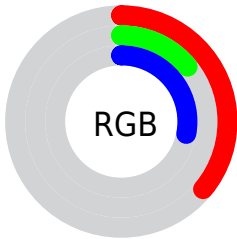

## Conversions Part 2

| <b>Format</b>                       | <b>Color</b>                 |
|-------------------------------------|------------------------------|
| <b>RYB</b>                          | 91, 35, 71                   |
| Decimal                             | 5972807                      |
| CIELab                              | 23.27, 30.38, -10.01         |
| CIElCh                              | 23, 31.988, 341.759          |
| Yxy                                 | 3.8811, 0.3708,<br>0.2377    |
| Android<br>(android.graphics.Color) | 4284162887<br>(0xFF5B2347)   |
| YUV                                 | 55.8480, 7.4699,<br>30.8283  |
| Hunter-Lab                          | 19.7006, 20.3656,<br>-5.4447 |

# Details

The Hex color **5B2347** is a dark color, and the websafe version is hex **663366**. A complement of this color would be **235B37**, and the grayscale version is **383838**.

A 20% lighter version of the original color is **8F5377**, and **2C001C** is the 20% darker color. If you saturate the color by 10%, you get **5B1A44**, and if you desaturate by 10%, it is **5B2C4A**.

# Distribution

- Red (36%)
- Green (14%)
- Blue (28%)

- Red (36%)
- Yellow (14%)
- Blue (28%)

- Cyan (0%)
- Magenta (62%)
- Yellow (22%)
- Black (64%)

- Cyan (64%)
- Magenta (86%)
- Yellow (72%)