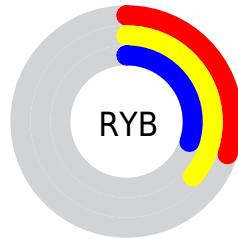

## Conversions Part 2

| Format                              | Color  |
|-------------------------------------|--|
| <a href="#">RYB</a>                 | <a href="#">77, 91, 77</a>                   |
| Decimal                             | <a href="#">5987149</a>                      |
| CIELab                              | <a href="#">38.27, -2.75, 8.09</a>           |
| CIElCh                              | <a href="#">38, 8.544, 108.806</a>           |
| Yxy                                 | <a href="#">10.2421, 0.3339,<br/>0.3640</a>  |
| Android<br>(android.graphics.Color) | <a href="#">4284177229<br/>(0xFF5B5B4D)</a>  |
| YUV                                 | <a href="#">89.4040, -6.1152,<br/>1.3997</a> |
| Hunter-Lab                          | <a href="#">32.0033, -3.6047,<br/>6.6496</a> |

# Details

The Hex color **5B5B4D** is a dark color, and the websafe version is hex **666666**. A complement of this color would be **4D4D5B**, and the grayscale version is **595959**.

A 20% lighter version of the original color is **8D8D7E**, and **2D2D21** is the 20% darker color. If you saturate the color by 10%, you get **5B5B44**, and if you desaturate by 10%, it is **5B5B56**.

# Distribution

- Red (36%)
- Green (36%)
- Blue (30%)

- Red (30%)
- Yellow (36%)
- Blue (30%)

- Cyan (0%)
- Magenta (0%)
- Yellow (15%)
- Black (64%)

- Cyan (64%)
- Magenta (64%)
- Yellow (70%)

# Brightness & Saturation Gradients

These gradients show how the Hex color 5B5B4D changes by changing the brightness by 10 percent. The first figure shows a shift by +10% for each color and the second figure -10%.