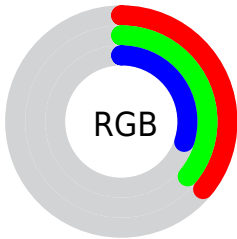

# Color

**Hex(5B5B4D)**

## Conversions Part 2

| Format                              | Color  |
|-------------------------------------|--|
| <a href="#">RYB</a>                 | <a href="#">77, 91, 77</a>                   |
| Decimal                             | <a href="#">5987149</a>                      |
| CIELab                              | <a href="#">38.27, -2.75, 8.09</a>           |
| CIElCh                              | <a href="#">38, 8.544, 108.806</a>           |
| Yxy                                 | <a href="#">10.2421, 0.3339,<br/>0.3640</a>  |
| Android<br>(android.graphics.Color) | <a href="#">4284177229<br/>(0xFF5B5B4D)</a>  |
| YUV                                 | <a href="#">89.4040, -6.1152,<br/>1.3997</a> |
| Hunter-Lab                          | <a href="#">32.0033, -3.6047,<br/>6.6496</a> |

# Details

The Hex color **5B5B4D** is a dark color, and the websafe version is hex **666666**. A complement of this color would be **4D4D5B**, and the grayscale version is **595959**.

A 20% lighter version of the original color is **8D8D7E**, and **2D2D21** is the 20% darker color. If you saturate the color by 10%, you get **5B5B44**, and if you desaturate by 10%, it is **5B5B56**.

# Distribution

- Red (36%)
- Green (36%)
- Blue (30%)

- Red (30%)
- Yellow (36%)
- Blue (30%)

- Cyan (0%)
- Magenta (0%)
- Yellow (15%)
- Black (64%)

- Cyan (64%)
- Magenta (64%)
- Yellow (70%)