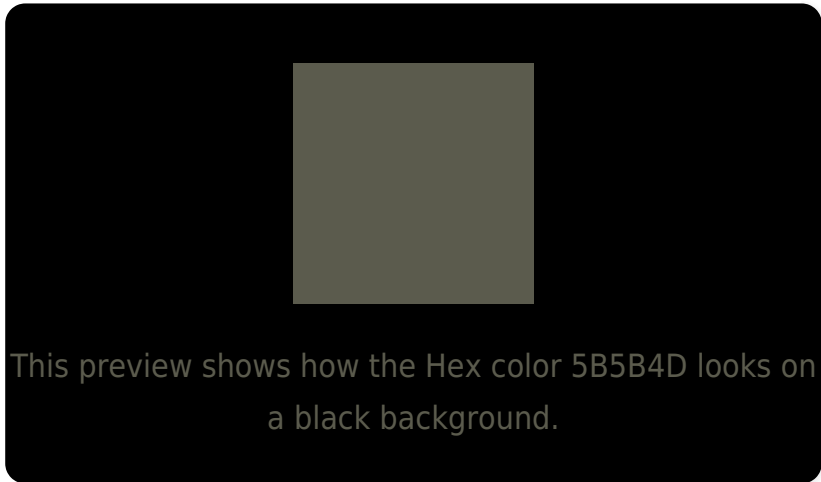

## White Background

This preview shows how the Hex color 5B5B4D looks on a white background.

# Black Background