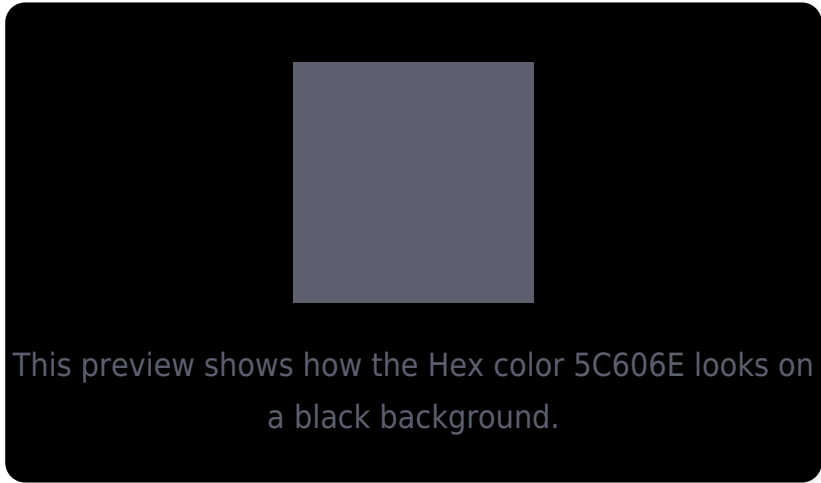

## White Background

This preview shows how the Hex color 5C606E looks on a white background.

# Black Background