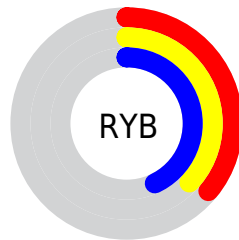

## Conversions Part 2

| <b>Format</b>                       | <b>Color</b>                 |
|-------------------------------------|------------------------------|
| R <sub>Y</sub> B                    | 92, 95, 110                  |
| Decimal                             | 6053998                      |
| CIE Lab                             | 40.84, 1.65, -8.45           |
| CIE LCh                             | 41, 8.612, 281.019           |
| Yxy                                 | 11.7668, 0.2882,<br>0.2971   |
| Android<br>(android.graphics.Color) | 4284244078<br>(0xFF5C606E)   |
| YUV                                 | 96.4000, 6.7048,<br>-3.8588  |
| Hunter-Lab                          | 34.3028, -0.6512,<br>-4.3717 |

# Details

The Hex color **5C606E** is a dark color, and the websafe version is hex **666666**. A complement of this color would be **6E6A5C**, and the grayscale version is **606060**.

A 20% lighter version of the original color is **8E92A2**, and **2E323E** is the 20% darker color. If you saturate the color by 10%, you get **51576E**, and if you desaturate by 10%, it is **67696E**.

# Distribution

Red (36%)

Green (38%)

Blue (43%)

Red (36%)

Yellow (37%)

Blue (43%)

Cyan (16%)