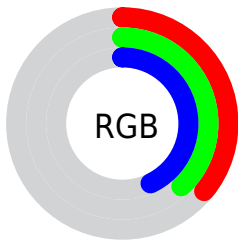

Distribution

Red (36%)

Green (38%)

Blue (43%)