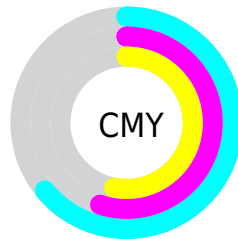

# Details

The Hex color **5C7479** is a dark color, and the websafe version is hex **666666**. A complement of this color would be **79615C**, and the grayscale version is **6D6D6D**.

A 20% lighter version of the original color is **8FA8AD**, and **2D4449** is the 20% darker color. If you saturate the color by 10%, you get **507279**, and if you desaturate by 10%, it is **687679**.

# Distribution

- Red (36%)
- Green (45%)
- Blue (47%)

- Red (36%)
- Yellow (41%)
- Blue (47%)

- Cyan (24%)
- Magenta (4%)
- Yellow (0%)
- Black (53%)

- Cyan (64%)
- Magenta (55%)
- Yellow (53%)

# Brightness & Saturation Gradients

These gradients show how the Hex color 5C7479 changes by changing the brightness by 10 percent. The first figure shows a shift by +10% for each color and the second figure -10%.