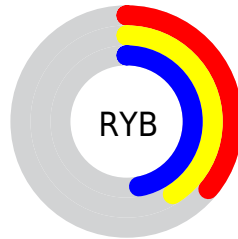

## Conversions Part 2

| <b>Format</b>                       | <b>Color</b>                  |
|-------------------------------------|-------------------------------|
| <b>R<sub>YB</sub></b>               | 92, 105, 121                  |
| Decimal                             | 6059129                       |
| CIE <sub>Lab</sub>                  | 47.17, -7.52, -5.65           |
| CIE <sub>LCh</sub>                  | 47, 9.406, 216.929            |
| Yxy                                 | 16.1466, 0.2782,<br>0.3184    |
| Android<br>(android.graphics.Color) | 4284249209<br>(0xFF5C7479)    |
| YUV                                 | 109.3940, 5.7218,<br>-15.2545 |
| Hunter-Lab                          | 40.1828, -7.6395,<br>-2.0640  |

# Details

The Hex color **5C7479** is a dark color, and the websafe version is hex **666666**. A complement of this color would be **79615C**, and the grayscale version is **6D6D6D**.

A 20% lighter version of the original color is **8FA8AD**, and **2D4449** is the 20% darker color. If you saturate the color by 10%, you get **507279**, and if you desaturate by 10%, it is **687679**.

# Distribution

- Red (36%)
- Green (45%)
- Blue (47%)

- Red (36%)
- Yellow (41%)
- Blue (47%)

- Cyan (24%)
- Magenta (4%)
- Yellow (0%)
- Black (53%)

- Cyan (64%)
- Magenta (55%)
- Yellow (53%)