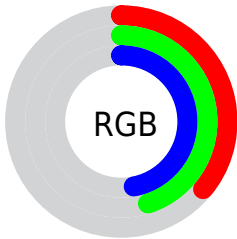

## Conversions Part 2

| <b>Format</b>                       | <b>Color</b>                  |
|-------------------------------------|-------------------------------|
| <b>R<sub>YB</sub></b>               | 92, 105, 121                  |
| Decimal                             | 6059129                       |
| CIE <sub>Lab</sub>                  | 47.17, -7.52, -5.65           |
| CIE <sub>LCh</sub>                  | 47, 9.406, 216.929            |
| Yxy                                 | 16.1466, 0.2782,<br>0.3184    |
| Android<br>(android.graphics.Color) | 4284249209<br>(0xFF5C7479)    |
| YUV                                 | 109.3940, 5.7218,<br>-15.2545 |
| Hunter-Lab                          | 40.1828, -7.6395,<br>-2.0640  |

# Details

The Hex color **5C7479** is a dark color, and the websafe version is hex **666666**. A complement of this color would be **79615C**, and the grayscale version is **6D6D6D**.

A 20% lighter version of the original color is **8FA8AD**, and **2D4449** is the 20% darker color. If you saturate the color by 10%, you get **507279**, and if you desaturate by 10%, it is **687679**.

# Distribution

- Red (36%)
- Green (45%)
- Blue (47%)

- Red (36%)
- Yellow (41%)
- Blue (47%)

- Cyan (24%)
- Magenta (4%)
- Yellow (0%)
- Black (53%)

- Cyan (64%)
- Magenta (55%)
- Yellow (53%)