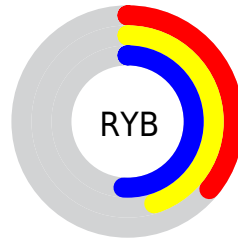

## Conversions Part 2

| <b>Format</b>                       | <b>Color</b>                  |
|-------------------------------------|-------------------------------|
| <b>R<sub>YB</sub></b>               | 92, 114, 129                  |
| Decimal                             | 6062453                       |
| CIE Lab                             | 50.99, -15.73, 2.32           |
| CIE LCh                             | 51, 15.899, 171.603           |
| Yxy                                 | 19.2602, 0.2841,<br>0.3536    |
| Android<br>(android.graphics.Color) | 4284252533<br>(0xFF5C8175)    |
| YUV                                 | 116.5690, 0.2125,<br>-21.5470 |
| Hunter-Lab                          | 43.8864, -13.8604,<br>4.0634  |

# Details

The Hex color **5C8175** is a dark color, and the websafe version is hex **669999**. A complement of this color would be **815C68**, and the grayscale version is **757575**.

A 20% lighter version of the original color is **8FB6A9**, and **2C5045** is the 20% darker color. If you saturate the color by 10%, you get **4F8171**, and if you desaturate by 10%, it is **698179**.

# Distribution

Red (36%)

Green (51%)

Blue (46%)

Red (36%)

Yellow (45%)

Blue (51%)

Cyan (29%)