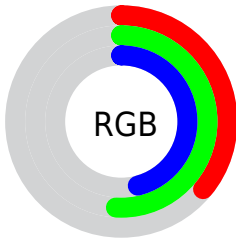

Distribution

Red (36%)

Green (51%)

Blue (46%)