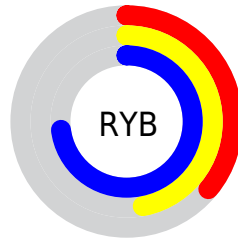

Converting Colors

Hex(5C84B9)

Have a look what the booklet for
Hex(5C84B9) contains.

Hex(5C84B9)	3
<i>Conversions</i>	4
<i>Details</i>	6
<i>Harmonies</i>	11
<i>Previews</i>	23
<i>Color Blindness Simulation</i>	26
<i>CSS Examples</i>	29

Conversions

Conversions Part 2

Format	Color
R _Y B	92, 120, 185
Decimal	6063289
CIE Lab	54.32, 1.16, -32.09
CIE LCh	54, 32.112, 272.076
Yxy	22.2806, 0.2309, 0.2402
Android (android.graphics.Color)	4284253369 (0xFF5C84B9)
YUV	126.0820, 29.0466, -29.8899
Hunter-Lab	47.2024, -1.5954, -28.5949

Details

The Hex color **5C84B9** is a dark color, and the websafe version is hex **6699CC**. A complement of this color would be **B9915C**, and the grayscale version is **7E7E7E**.

A 20% lighter version of the original color is **93B9F1**, and **225384** is the 20% darker color. If you saturate the color by 10%, you get **4A79B9**, and if you desaturate by 10%, it is **6F8FB9**.

Distribution

- Red (36%)
- Green (52%)
- Blue (73%)

- Red (36%)
- Yellow (47%)
- Blue (73%)

- Cyan (50%)
- Magenta (29%)
- Yellow (0%)
- Black (27%)

- Cyan (64%)
- Magenta (48%)
- Yellow (27%)

Brightness & Saturation Gradients