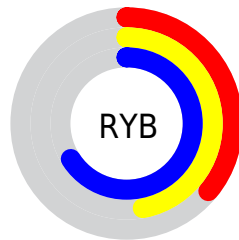

## Conversions Part 2

<b>Format</b>	<b>Color</b>
<b>R<sub>YB</sub></b>	92, 120, 169
Decimal	6064297
CIE <sub>Lab</sub>	54.81, -5.96, -22.16
CIE <sub>LCh</sub>	55, 22.949, 254.944
Yxy	22.7482, 0.2427, 0.2709
Android (android.graphics.Color)	4284254377 (0xFF5C88A9)
YUV	126.6060, 20.9002, -30.3495
Hunter-Lab	47.6951, -7.1966, -17.3979

# Details

The Hex color **5C88A9** is a dark color, and the websafe version is hex **6699CC**. A complement of this color would be **A97D5C**, and the grayscale version is **7E7E7E**.

A 20% lighter version of the original color is **92BDE0**, and **265675** is the 20% darker color. If you saturate the color by 10%, you get **4B81A9**, and if you desaturate by 10%, it is **6D8FA9**.

# Distribution

- Red (36%)
- Green (53%)
- Blue (66%)

- Red (36%)
- Yellow (47%)
- Blue (66%)

- Cyan (46%)
- Magenta (20%)
- Yellow (0%)
- Black (34%)

- Cyan (64%)
- Magenta (47%)
- Yellow (34%)