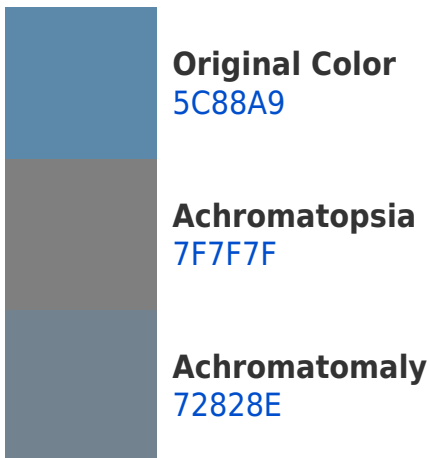

Monochromacy