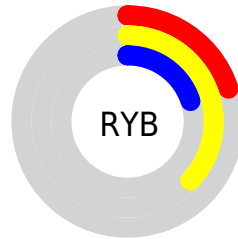

## Conversions Part 2

| <b>Format</b>                       | <b>Color</b>                 |
|-------------------------------------|------------------------------|
| <b>RYB</b>                          | 51, 94, 52                   |
| Decimal                             | 6118963                      |
| CIELab                              | 38.85, -7.56, 24.45          |
| CIELCh                              | 39, 25.592, 107.184          |
| Yxy                                 | 10.5716, 0.3739,<br>0.4337   |
| Android<br>(android.graphics.Color) | 4284309043<br>(0xFF5D5E33)   |
| YUV                                 | 88.7990, -18.6349,<br>3.6843 |
| Hunter-Lab                          | 32.5140, -6.8616,<br>14.2036 |

# Details

The Hex color **5D5E33** is a dark color, and the websafe version is hex **666633**. A complement of this color would be **34335E**, and the grayscale version is **595959**.

A 20% lighter version of the original color is **909062**, and **2E3005** is the 20% darker color. If you saturate the color by 10%, you get **5D5E2A**, and if you desaturate by 10%, it is **5D5E3C**.

# Distribution

Red (36%)

Green (37%)

Blue (20%)

Red (20%)

Yellow (37%)

Blue (20%)

Cyan (1%)