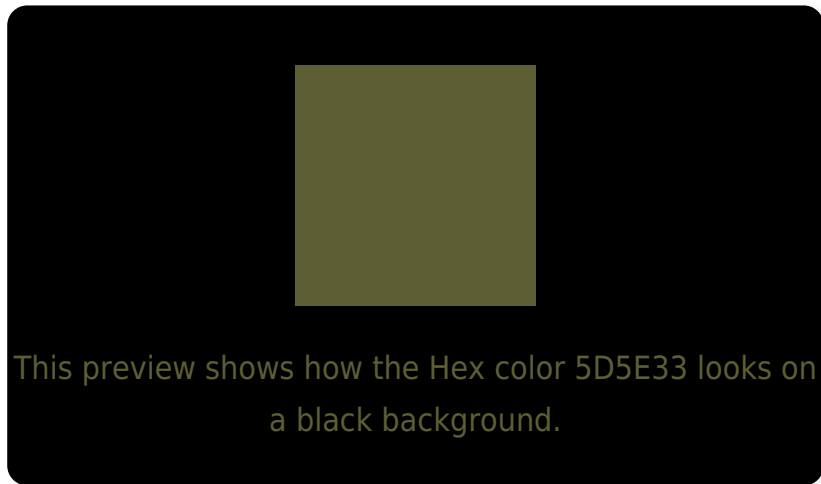

## White Background

This preview shows how the Hex color 5D5E33 looks on a white background.

# Black Background