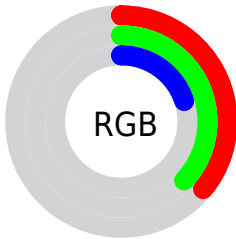

Distribution

Red (36%)

Green (37%)

Blue (20%)