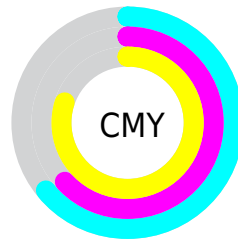

# Details

The Hex color **5D5E33** is a dark color, and the websafe version is hex **666633**. A complement of this color would be **34335E**, and the grayscale version is **595959**.

A 20% lighter version of the original color is **909062**, and **2E3005** is the 20% darker color. If you saturate the color by 10%, you get **5D5E2A**, and if you desaturate by 10%, it is **5D5E3C**.

# Distribution

Red (36%)

Green (37%)

Blue (20%)

Red (20%)

Yellow (37%)

Blue (20%)

Cyan (1%)

Magenta (0%)

Yellow (46%)

Black (63%)

Cyan (64%)

Magenta (63%)

Yellow (80%)

# Brightness & Saturation Gradients

These gradients show how the Hex color 5D5E33 changes by changing the brightness by 10 percent. The first figure shows a shift by +10% for each color and the second figure -10%.