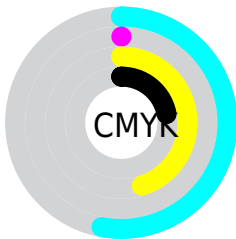

# Details

The Hex color **5DC86F** is a dark color, and the websafe version is hex **66CC66**. The color can be described as dark muted spring green. A complement of this color would be **C85DB6**, and the grayscale version is **9E9E9E**.

A 20% lighter version of the original color is **97FFA4**, and **1A913D** is the 20% darker color. If you saturate the color by 10%, you get **49C85E**, and if you desaturate by 10%, it is **71C880**.

# Distribution

- Red (36%)
- Green (78%)
- Blue (44%)

- Red (36%)
- Yellow (73%)
- Blue (78%)

- Cyan (53%)
- Magenta (0%)
- Yellow (45%)
- Black (22%)

- Cyan (64%)
- Magenta (22%)
- Yellow (56%)