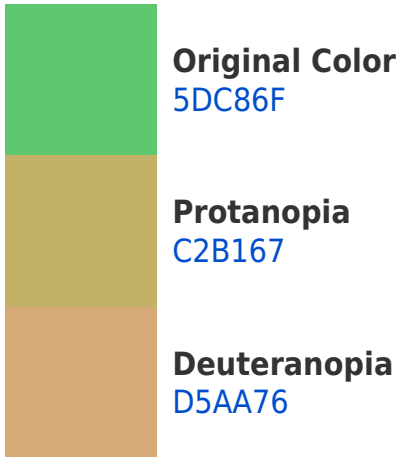

## White Background

This preview shows how the Hex color 5DC86F looks on a white background.

# Black Background

This preview shows how the Hex color 5DC86F looks on a black background.

## Hex 5DC86F Background

This preview shows how black text looks on a background with the Hex color 5DC86F.

This preview shows how white text looks on a background with the Hex color 5DC86F.

## Dichromacy

**Tritanopia**  
74BDCD