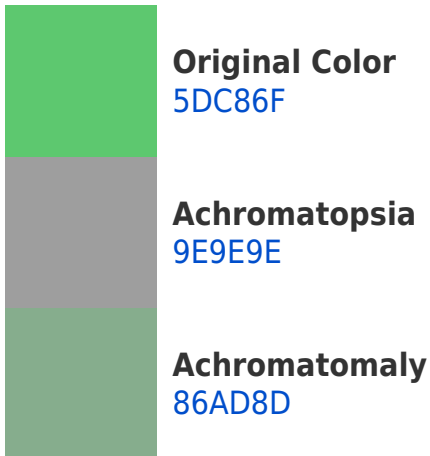

Monochromacy