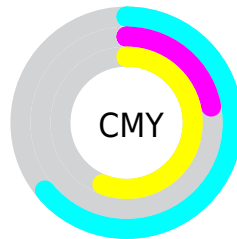

A 20% lighter version of the original color is **97FFA4**, and **1A913D** is the 20% darker color. If you saturate the color by 10%, you get **49C85E**, and if you desaturate by 10%, it is **71C880**.

# Distribution

- Red (36%)
- Green (78%)
- Blue (44%)

- Red (36%)
- Yellow (73%)
- Blue (78%)

- Cyan (53%)
- Magenta (0%)
- Yellow (45%)
- Black (22%)

- Cyan (64%)
- Magenta (22%)
- Yellow (56%)

# Brightness & Saturation Gradients

These gradients show how the Hex color 5DC86F changes by changing the brightness by 10 percent. The first figure shows a shift by +10% for each color and the second figure -10%.