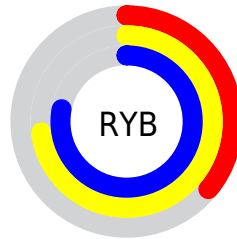

- Red (36%)
- Yellow (73%)
- Blue (78%)