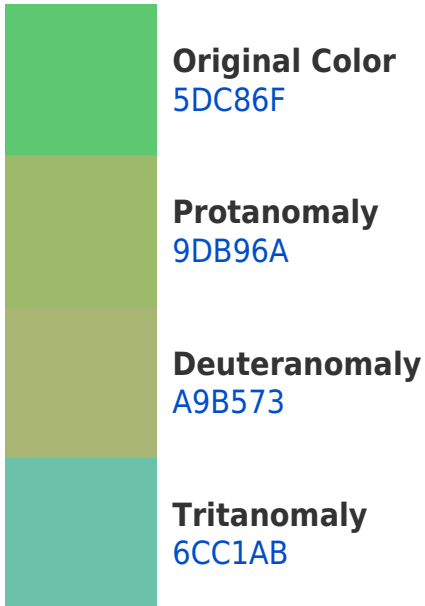

# Black Background

This preview shows how the Hex color 5DC86F looks on a black background.

## Hex 5DC86F Background

This preview shows how black text looks on a background with the Hex color 5DC86F.

This preview shows how white text looks on a background with the Hex color 5DC86F.

## Dichromacy

**Tritanopia**  
74BDCD

# Trichromacy