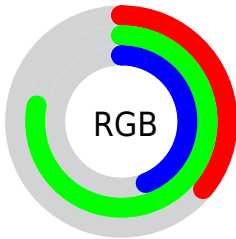

Distribution

- Red (36%)
- Green (78%)
- Blue (44%)