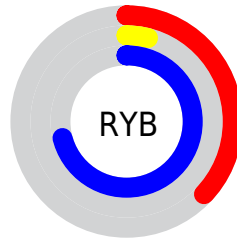

## Conversions Part 2

| <b>Format</b>                       | <b>Color</b>                  |
|-------------------------------------|-------------------------------|
| <b>RYB</b>                          | 94, 11, 182                   |
| Decimal                             | 6163382                       |
| CIELab                              | 29.40, 63.09, -70.38          |
| CIElCh                              | 29, 94.520, 311.872           |
| Yxy                                 | 5.9964, 0.2063,<br>0.0938     |
| Android<br>(android.graphics.Color) | 4284353462<br>(0xFF5E0BB6)    |
| YUV                                 | 55.3110, 62.4577,<br>33.9303  |
| Hunter-Lab                          | 24.4876, 53.2157,<br>-91.1329 |

# Details

The Hex color **5E0BB6** is a dark color, and the websafe version is hex **6633CC**. A complement of this color would be **63B60B**, and the grayscale version is **373737**.

A 20% lighter version of the original color is **994AEF**, and **190080** is the 20% darker color. If you saturate the color by 10%, you get **5800B6**, and if you desaturate by 10%, it is **671DB6**.

# Distribution

- Red (37%)
- Green (4%)
- Blue (71%)

- Red (37%)
- Yellow (4%)
- Blue (71%)

- Cyan (48%)
- Magenta (94%)
- Yellow (0%)
- Black (29%)

- Cyan (63%)
- Magenta (96%)
- Yellow (29%)