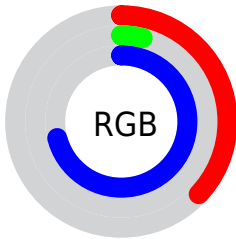

Distribution

- Red (37%)
- Green (4%)
- Blue (71%)