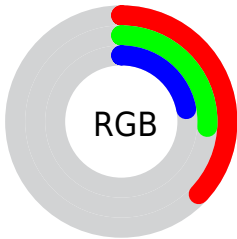

## Conversions Part 1

| Format      | Color                    |
|-------------|--------------------------|
| Hex         | 5E4239                   |
| RGB         | 94, 66, 57               |
| RGB Percent | 37%, 26%, 22%            |
| CMY         | 0.6314, 0.7412, 0.7765   |
| CMYK        | 0.00, 0.30, 0.39, 0.63   |
| HSL         | 15°, 25%, 30%            |
| HSV         | 15°, 39%, 37%            |
| XYZ         | 7.3028, 6.5715, 4.7544   |
| YIQ         | 73.3460, 19.5770, 3.1370 |

## Conversions Part 2

| <b>Format</b>                       | <b>Color</b>                 |
|-------------------------------------|------------------------------|
| <b>RYB</b>                          | 94, 69, 57                   |
| Decimal                             | 6177337                      |
| CIELab                              | 30.81, 10.79, 10.28          |
| CIElCh                              | 31, 14.905, 43.610           |
| Yxy                                 | 6.5715, 0.3920,<br>0.3528    |
| Android<br>(android.graphics.Color) | 4284367417<br>(0xFF5E4239)   |
| YUV                                 | 73.3460, -8.0586,<br>18.1136 |
| Hunter-Lab                          | 25.6350, 5.9894,<br>6.9482   |

# Details

The Hex color **5E4239** is a dark color, and the websafe version is hex **663333**. A complement of this color would be **39555E**, and the grayscale version is **494949**.

A 20% lighter version of the original color is **917268**, and **2E170E** is the 20% darker color. If you saturate the color by 10%, you get **5E3B30**, and if you desaturate by 10%, it is **5E4942**.

# Distribution

 Red (37%)

 Green (26%)

 Blue (22%)

 Red (37%)

 Yellow (27%)

 Blue (22%)

 Cyan (0%)