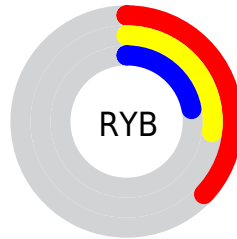

## Conversions Part 2

| <b>Format</b>                       | <b>Color</b>                 |
|-------------------------------------|------------------------------|
| <b>RYB</b>                          | 94, 69, 57                   |
| Decimal                             | 6177337                      |
| CIELab                              | 30.81, 10.79, 10.28          |
| CIElCh                              | 31, 14.905, 43.610           |
| Yxy                                 | 6.5715, 0.3920,<br>0.3528    |
| Android<br>(android.graphics.Color) | 4284367417<br>(0xFF5E4239)   |
| YUV                                 | 73.3460, -8.0586,<br>18.1136 |
| Hunter-Lab                          | 25.6350, 5.9894,<br>6.9482   |

# Details

The Hex color **5E4239** is a dark color, and the websafe version is hex **663333**. A complement of this color would be **39555E**, and the grayscale version is **494949**.

A 20% lighter version of the original color is **917268**, and **2E170E** is the 20% darker color. If you saturate the color by 10%, you get **5E3B30**, and if you desaturate by 10%, it is **5E4942**.

# Distribution

 Red (37%)

 Green (26%)

 Blue (22%)

 Red (37%)

 Yellow (27%)

 Blue (22%)

 Cyan (0%)