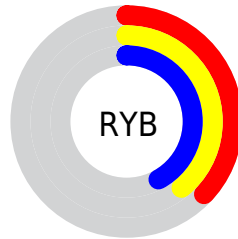

Conversions

Conversions Part 2

Format	Color
R_{YB}	94, 99, 106
Decimal	6186602
CIE _{Lab}	42.65, -2.17, -3.31
CIE _{LCh}	43, 3.961, 236.733
Yxy	12.9230, 0.2963, 0.3199
Android (android.graphics.Color)	4284376682 (0xFF5E666A)
YUV	100.0640, 2.9264, -5.3181
Hunter-Lab	35.9486, -3.4791, -0.3988

Details

The Hex color **5E666A** is a dark color, and the websafe version is hex **666666**. A complement of this color would be **6A625E**, and the grayscale version is **646464**.

A 20% lighter version of the original color is **90999D**, and **30373B** is the 20% darker color. If you saturate the color by 10%, you get **53626A**, and if you desaturate by 10%, it is **696A6A**.

Distribution

- Red (37%)
- Green (40%)
- Blue (42%)

- Red (37%)
- Yellow (39%)
- Blue (42%)

- Cyan (11%)
- Magenta (4%)
- Yellow (0%)
- Black (58%)

- Cyan (63%)
- Magenta (60%)
- Yellow (58%)

Brightness & Saturation Gradients

These gradients show how the Hex color 5E666A changes by changing the brightness by 10 percent. The first figure shows a shift by +10% for each color and the second figure -10%.

Similar to the brightness gradients but the following saturation gradients show a change of the Hex color 5E666A by changing the saturation by 10% instead.