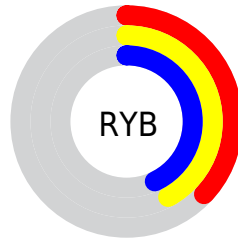

## Conversions Part 2

Format	Color
R <sub>Y</sub> B	94, 106, 109
Decimal	6188386
CIE Lab	44.52, -8.02, 4.25
CIE LCh	45, 9.071, 152.084
Yxy	14.1988, 0.3062, 0.3538
Android (android.graphics.Color)	4284378466 (0xFF5E6D62)
YUV	103.2610, -2.5937, -8.1219
Hunter-Lab	37.6813, -7.7265, 4.9020

# Details

The Hex color **5E6D62** is a dark color, and the websafe version is hex **666666**. A complement of this color would be **6D5E69**, and the grayscale version is **676767**.

A 20% lighter version of the original color is **90A095**, and **303E34** is the 20% darker color. If you saturate the color by 10%, you get **536D5A**, and if you desaturate by 10%, it is **696D6A**.

# Distribution

- Red (37%)
- Green (43%)
- Blue (38%)

- Red (37%)
- Yellow (42%)
- Blue (43%)

- Cyan (14%)
- Magenta (0%)
- Yellow (10%)
- Black (57%)

- Cyan (63%)
- Magenta (57%)
- Yellow (62%)

# Brightness & Saturation Gradients

These gradients show how the Hex color 5E6D62 changes by changing the brightness by 10 percent. The first figure shows a shift by +10% for each color and the second figure -10%.