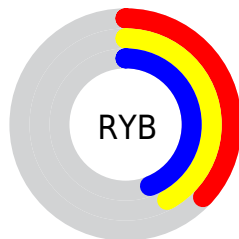

## Conversions Part 2

<b>Format</b>	<b>Color</b>
<b>R<sub>YB</sub></b>	94, 108, 111
Decimal	6188898
CIE <sub>Lab</sub>	45.12, -9.16, 5.12
CIE <sub>LCh</sub>	45, 10.493, 150.809
Yxy	14.6304, 0.3061, 0.3581
Android (android.graphics.Color)	4284378978 (0xFF5E6F62)
YUV	104.4350, -3.1725, -9.1515
Hunter-Lab	38.2497, -8.5792, 5.5075

# Details

The Hex color **5E6F62** is a dark color, and the websafe version is hex **666666**. A complement of this color would be **6F5E6B**, and the grayscale version is **686868**.

A 20% lighter version of the original color is **91A395**, and **303F34** is the 20% darker color. If you saturate the color by 10%, you get **536F5A**, and if you desaturate by 10%, it is **696F6A**.

# Distribution

- Red (37%)
- Green (44%)
- Blue (38%)

- Red (37%)
- Yellow (42%)
- Blue (44%)

- Cyan (15%)
- Magenta (0%)
- Yellow (12%)
- Black (56%)

- Cyan (63%)
- Magenta (56%)
- Yellow (62%)