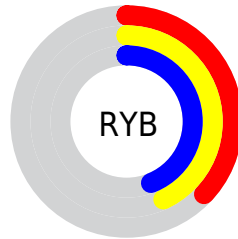

## Conversions Part 2

<b>Format</b>	<b>Color</b>
<b>R<sub>YB</sub></b>	94, 109, 112
Decimal	6189154
CIE <sub>Lab</sub>	45.43, -9.73, 5.55
CIE <sub>LCh</sub>	45, 11.203, 150.285
Yxy	14.8499, 0.3060, 0.3602
Android (android.graphics.Color)	4284379234 (0xFF5E7062)
YUV	105.0220, -3.4618, -9.6663
Hunter-Lab	38.5355, -9.0040, 5.8091

# Details

The Hex color **5E7062** is a dark color, and the websafe version is hex **666666**. A complement of this color would be **705E6C**, and the grayscale version is **696969**.

A 20% lighter version of the original color is **91A495**, and **304034** is the 20% darker color. If you saturate the color by 10%, you get **537059**, and if you desaturate by 10%, it is **69706B**.

# Distribution

- Red (37%)
- Green (44%)
- Blue (38%)

- Red (37%)
- Yellow (43%)
- Blue (44%)

- Cyan (16%)
- Magenta (0%)
- Yellow (13%)
- Black (56%)

- Cyan (63%)
- Magenta (56%)
- Yellow (62%)