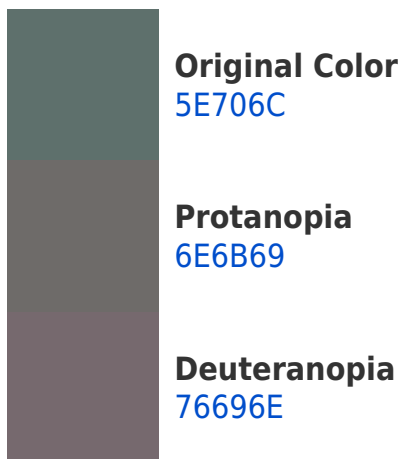

78001B

F70037

Previews

White Background

This preview shows how the Hex color 5E706C looks on a white background.

Color Contrast Check

Large Text (above 18pt) WCAG AA ✓ Pass

Any Text WCAG AA ✓ Pass

If you want to check with other color combinations, try the [Color Contrast Checker](#).

Hex 5E706C Background

This preview shows how black text looks on a background with the Hex color 5E706C.

This preview shows how white text looks on a background with the Hex color 5E706C.

Dichromacy

Tritanopia
606E77

Trichromacy

Original Color
5E706C

Protanomaly
686D6A

Deuteranomaly
6D6C6D

Tritanomaly
5F6F73

Monochromacy

Original Color
5E706C

Achromatopsia
6A6A6A

Achromatomaly
666C6B

CSS Examples

Text

The CSS property to change the color of the text to Hex 5E706C is called "color". The color property can be set on classes, ids or directly on the HTML element.