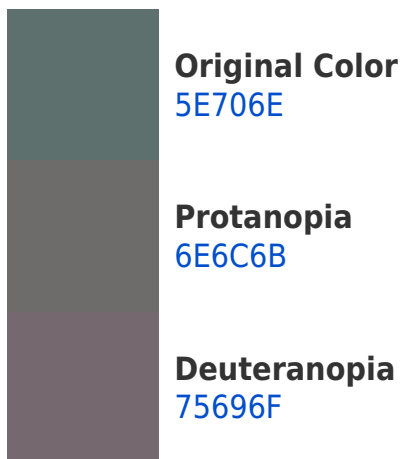

Color Blindness Simulation

Color vision deficiency is a very complex topic, and I could not describe the different causes any better than Wikipedia does, so if you want to learn more, you should check out their [article about color blindness](#).

Dichromacy