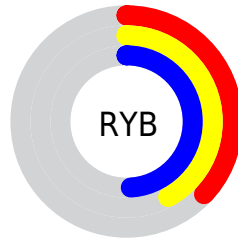

- Red (37%)
- Yellow (42%)
- Blue (49%)