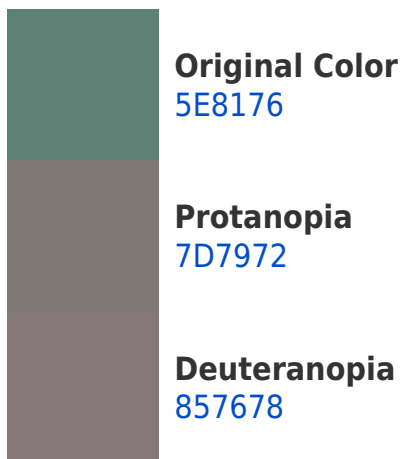

800028

000000

Previews

White Background

This preview shows how the Hex color 5E8176 looks on a white background.

Color Contrast Check

Large Text (above 18pt) WCAG AA ✓ Pass

Any Text WCAG AA × Fail

If you want to check with other color combinations, try the [Color Contrast Checker](#).

Hex 5E8176 Background

This preview shows how black text looks on a background with the Hex color 5E8176.

This preview shows how white text looks on a background with the Hex color 5E8176.

Dichromacy

Tritanopia
627E88

Trichromacy

Original Color
5E8176

Protanomaly
727C73

Deuteranomaly
777A77

Tritanomaly
617F81

Monochromacy

Original Color
5E8176

Achromatopsia
757575

Achromatomaly
6D7975

CSS Examples

Text

The CSS property to change the color of the text to Hex 5E8176 is called "color". The color property can be set on classes, ids or directly on the HTML element.