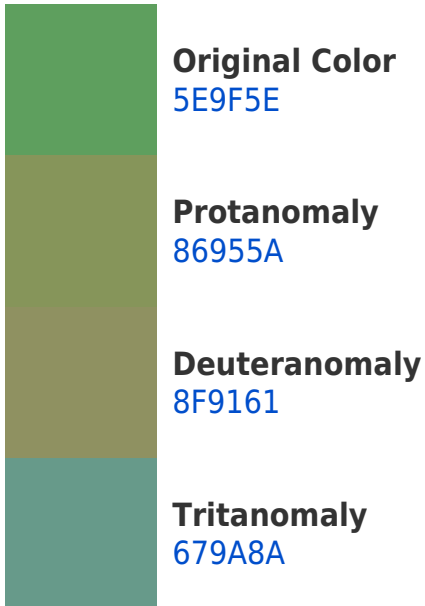

## White Background

This preview shows how the Hex color 5E9F5E looks on a white background.

## Hex 5E9F5E Background

This preview shows how black text looks on a background with the Hex color 5E9F5E.

This preview shows how white text looks on a background with the Hex color 5E9F5E.

## Dichromacy

**Tritanopia**  
6C97A3

# Trichromacy