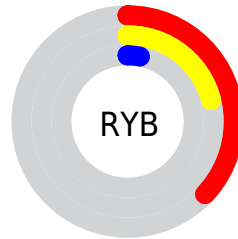

## Conversions Part 2

| <b>Format</b>                       | <b>Color</b>                                   |
|-------------------------------------|--|
| <a href="#">RYB</a>                 | <a href="#">95, 54, 8</a>                      |
| Decimal                             | <a href="#">6235656</a>                        |
| CIELab                              | <a href="#">23.12, 24.24, 30.10</a>            |
| CIELCh                              | <a href="#">23, 38.652, 51.155</a>             |
| Yxy                                 | <a href="#">3.8367, 0.5470,<br/>0.3846</a>     |
| Android<br>(android.graphics.Color) | <a href="#">4284425736<br/>(0xFF5F2608)</a>    |
| YUV                                 | <a href="#">51.6230, -21.5061,<br/>38.0416</a> |
| Hunter-Lab                          | <a href="#">19.5874, 15.4450,<br/>11.6447</a>  |

# Details

The Hex color **5F2608** is a dark color, and the websafe version is hex **663300**. A complement of this color would be **08415F**, and the grayscale version is **343434**.

A 20% lighter version of the original color is **965535**, and **2B0000** is the 20% darker color. If you saturate the color by 10%, you get **5F2100**, and if you desaturate by 10%, it is **5F2C12**.

# Distribution

Red (37%)

Green (15%)

Blue (3%)

Red (37%)

Yellow (21%)

Blue (3%)

Cyan (0%)