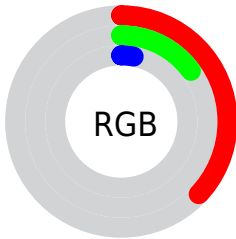

Distribution

Red (37%)

Green (15%)

Blue (3%)