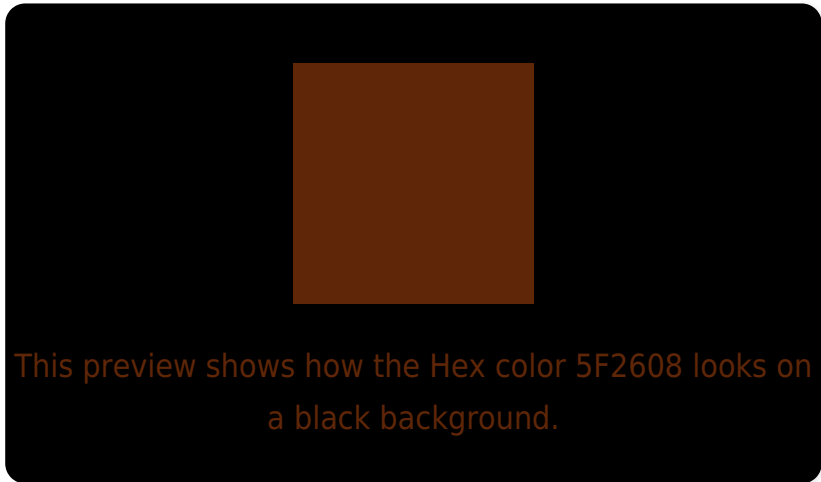

## White Background

This preview shows how the Hex color 5F2608 looks on a white background.

# Black Background