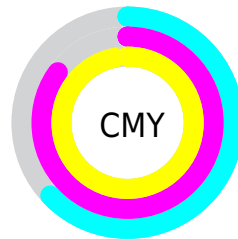

## Conversions Part 2

| <b>Format</b>                       | <b>Color</b>                                   |
|-------------------------------------|--|
| <a href="#">RYB</a>                 | <a href="#">95, 54, 8</a>                      |
| Decimal                             | <a href="#">6235656</a>                        |
| CIELab                              | <a href="#">23.12, 24.24, 30.10</a>            |
| CIELCh                              | <a href="#">23, 38.652, 51.155</a>             |
| Yxy                                 | <a href="#">3.8367, 0.5470,<br/>0.3846</a>     |
| Android<br>(android.graphics.Color) | <a href="#">4284425736<br/>(0xFF5F2608)</a>    |
| YUV                                 | <a href="#">51.6230, -21.5061,<br/>38.0416</a> |
| Hunter-Lab                          | <a href="#">19.5874, 15.4450,<br/>11.6447</a>  |

# Details

The Hex color **5F2608** is a dark color, and the websafe version is hex **663300**. A complement of this color would be **08415F**, and the grayscale version is **343434**.

A 20% lighter version of the original color is **965535**, and **2B0000** is the 20% darker color. If you saturate the color by 10%, you get **5F2100**, and if you desaturate by 10%, it is **5F2C12**.

# Distribution

Red (37%)

Green (15%)

Blue (3%)

Red (37%)

Yellow (21%)

Blue (3%)

Cyan (0%)

Magenta (60%)

Yellow (92%)

Black (63%)

Cyan (63%)

Magenta (85%)

Yellow (97%)