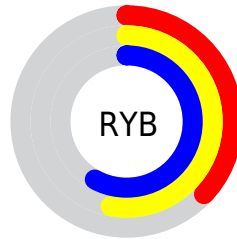

## Conversions Part 2

<b>Format</b>	<b>Color</b>
<b>R<sub>YB</sub></b>	95, 134, 149
Decimal	6264179
CIE <sub>Lab</sub>	57.24, -25.59, 12.39
CIE <sub>LCh</sub>	57, 28.432, 154.158
Yxy	25.1656, 0.2908, 0.3943
Android (android.graphics.Color)	4284454259 (0xFF5F9573)
YUV	128.9780, -6.8912, -29.7987
Hunter-Lab	50.1653, -21.7439, 11.3611

# Details

The Hex color **5F9573** is a dark color, and the websafe version is hex **669966**. A complement of this color would be **955F81**, and the grayscale version is **818181**.

A 20% lighter version of the original color is **93CBA7**, and **2D6243** is the 20% darker color. If you saturate the color by 10%, you get **50956A**, and if you desaturate by 10%, it is **6E957C**.

# Distribution

- Red (37%)
- Green (58%)
- Blue (45%)

- Red (37%)
- Yellow (53%)
- Blue (58%)

- Cyan (36%)
- Magenta (0%)
- Yellow (23%)
- Black (42%)

- Cyan (63%)
- Magenta (42%)
- Yellow (55%)