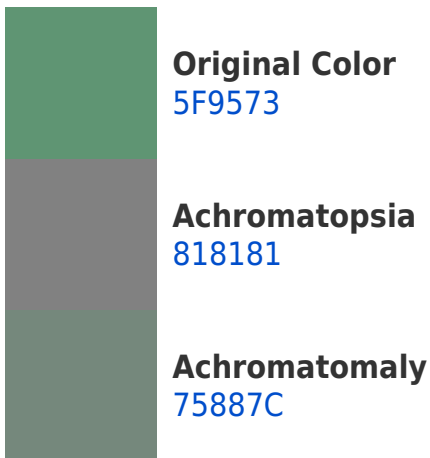

## Hex 5F9573 Background

This preview shows how black text looks on a background with the Hex color 5F9573.

This preview shows how white text looks on a background with the Hex color 5F9573.

## Dichromacy

**Tritanopia**  
68909B

# Trichromacy

# Monochromacy