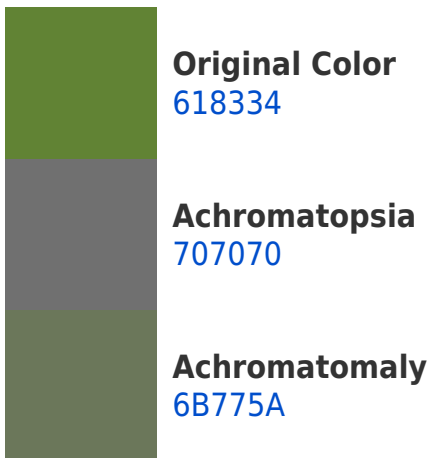

## Hex 618334 Background

This preview shows how black text looks on a background with the Hex color 618334.

This preview shows how white text looks on a background with the Hex color 618334.

## Dichromacy

**Tritanopia**  
6C7B85

# Trichromacy

# Monochromacy