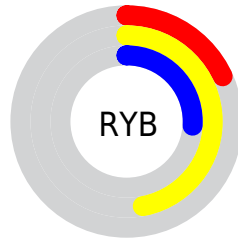

Conversions

Conversions Part 2

Format	Color
RYB	45, 119, 66
Decimal	6453037
CIELab	46.95, -19.75, 37.25
CIElCh	47, 42.163, 117.929
Yxy	15.9798, 0.3667, 0.4840
Android (android.graphics.Color)	4284643117 (0xFF62772D)
YUV	104.2850, -29.2275, -5.5119
Hunter-Lab	39.9747, -15.8920, 20.6718

Details

The Hex color **62772D** is a dark color, and the websafe version is hex **666600**. A complement of this color would be **422D77**, and the grayscale version is **696969**.

A 20% lighter version of the original color is **97AB5E**, and **314700** is the 20% darker color. If you saturate the color by 10%, you get **5F7721**, and if you desaturate by 10%, it is **657739**.

Distribution

- Red (38%)
- Green (47%)
- Blue (18%)

- Red (18%)
- Yellow (47%)
- Blue (26%)

- Cyan (18%)
- Magenta (0%)
- Yellow (62%)
- Black (53%)

- Cyan (62%)
- Magenta (53%)
- Yellow (82%)

Brightness & Saturation Gradients

These gradients show how the Hex color 62772D changes by changing the brightness by 10 percent. The first figure shows a shift by +10% for each color and the second figure -10%.

Similar to the brightness gradients but the following saturation gradients show a change of the Hex color 62772D by changing the saturation by 10% instead.