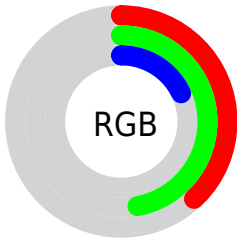

Distribution

- Red (38%)
- Green (47%)
- Blue (18%)