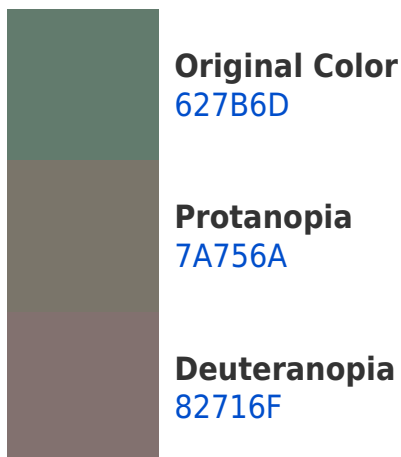

627B6D

607989

866F7D

857261

Rectangle

The Rectangle color scheme consists of four colors that form a rectangle on the color wheel.

627B6D

587B7F

7D0046

FC008D

Previews

White Background

This preview shows how the Hex color 627B6D looks on a white background.

Color Contrast Check

Large Text (above 18pt) WCAG AA ✓ Pass

Any Text WCAG AA ✓ Pass

If you want to check with other color combinations, try the [Color Contrast Checker](#).

Hex 627B6D Background

This preview shows how black text looks on a background with the Hex color 627B6D.

This preview shows how white text looks on a background with the Hex color 627B6D.

Dichromacy

Trichromacy

Original Color
627B6D

Protanomaly
71776B

Deuteranomaly
76756E

Tritanomaly
65797A

Monochromacy

Original Color
627B6D