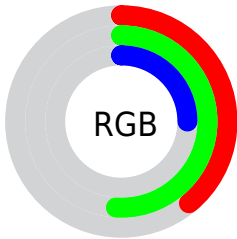

Distribution

Red (39%)

Green (51%)

Blue (25%)