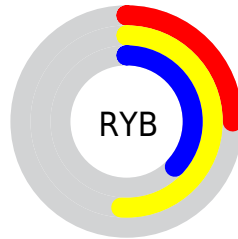

## Conversions Part 2

| <b>Format</b>                       | <b>Color</b>                    |
|-------------------------------------|---------------------------------|
| <b>RYB</b>                          | 63, 131, 95                     |
| Decimal                             | 6521663                         |
| CIELab                              | 50.97, -23.62, 32.87            |
| CIELCh                              | 51, 40.471, 125.699             |
| Yxy                                 | 19.2441, 0.3447,<br>0.4685      |
| Android<br>(android.graphics.Color) | 4284711743<br>(0xFF63833F)      |
| YUV                                 | 113.6800, -24.9852,<br>-12.8744 |
| Hunter-Lab                          | 43.8681, -19.1557,<br>20.3401   |

# Details

The Hex color **63833F** is a dark color, and the websafe version is hex **669966**. A complement of this color would be **5F3F83**, and the grayscale version is **727272**.

A 20% lighter version of the original color is **97B870**, and **32510F** is the 20% darker color. If you saturate the color by 10%, you get **5D8332**, and if you desaturate by 10%, it is **69834C**.

# Distribution

Red (39%)

Green (51%)

Blue (25%)

Red (25%)

Yellow (51%)

Blue (37%)

Cyan (24%)