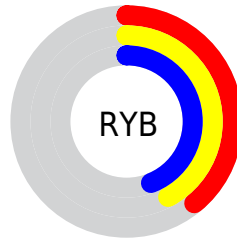

Converting Colors

Hex(64706F)

Have a look what the booklet for
Hex(64706F) contains.

Hex(64706F)	3
<i>Conversions</i>	4
<i>Details</i>	6
<i>Harmonies</i>	11
<i>Previews</i>	23
<i>Color Blindness Simulation</i>	26
<i>CSS Examples</i>	29

Conversions

Conversions Part 2

Format	Color
R_{YB}	100, 106, 112
Decimal	6582383
CIE Lab	46.24, -4.72, -0.99
CIE LCh	46, 4.823, 191.831
Yxy	15.4454, 0.2984, 0.3311
Android (android.graphics.Color)	4284772463 (0xFF64706F)
YUV	108.2980, 1.3321, -7.2773
Hunter-Lab	39.3006, -5.5574, 1.4314

Details

The Hex color **64706F** is a dark color, and the websafe version is hex **666666**. A complement of this color would be **706465**, and the grayscale version is **6C6C6C**.

A 20% lighter version of the original color is **97A4A3**, and **35403F** is the 20% darker color. If you saturate the color by 10%, you get **59706E**, and if you desaturate by 10%, it is **6F7070**.

Distribution

- Red (39%)
- Green (44%)
- Blue (44%)

- Red (39%)
- Yellow (42%)
- Blue (44%)

- Cyan (11%)
- Magenta (0%)
- Yellow (1%)
- Black (56%)

- Cyan (61%)
- Magenta (56%)
- Yellow (56%)

Brightness & Saturation Gradients