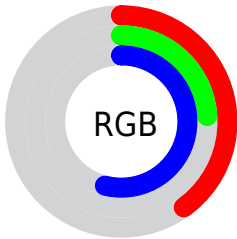

Distribution

Red (40%)

Green (24%)

Blue (54%)