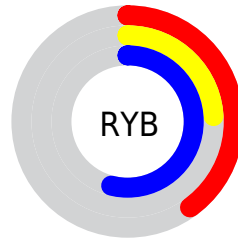

## Conversions Part 2

| <b>Format</b>                       | <b>Color</b>                  |
|-------------------------------------|-------------------------------|
| <b>RYB</b>                          | 102, 62, 138                  |
| Decimal                             | 6700682                       |
| CIELab                              | 34.20, 32.98, -35.90          |
| CIELCh                              | 34, 48.743, 312.573           |
| Yxy                                 | 8.1050, 0.2627,<br>0.1806     |
| Android<br>(android.graphics.Color) | 4284890762<br>(0xFF663E8A)    |
| YUV                                 | 82.6240, 27.3004,<br>16.9928  |
| Hunter-Lab                          | 28.4693, 24.0982,<br>-32.1110 |

# Details

The Hex color **663E8A** is a dark color, and the websafe version is hex **663399**. A complement of this color would be **628A3E**, and the grayscale version is **525252**.

A 20% lighter version of the original color is **9B6FC0**, and **330F57** is the 20% darker color. If you saturate the color by 10%, you get **5F308A**, and if you desaturate by 10%, it is **6D4C8A**.

# Distribution

Red (40%)

Green (24%)

Blue (54%)

Red (40%)

Yellow (24%)

Blue (54%)

Cyan (26%)