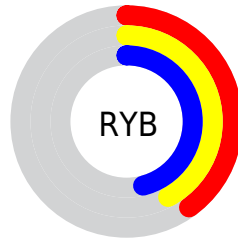

Conversions

Conversions Part 2

Format	Color
RYB	102, 107, 117
Decimal	6712693
CIELab	45.70, -0.88, -5.36
CIElCh	46, 5.435, 260.638
Yxy	15.0464, 0.2938, 0.3122
Android (android.graphics.Color)	4284902773 (0xFF666D75)
YUV	107.8190, 4.5262, -5.1033
Hunter-Lab	38.7897, -2.7259, -1.8697

Details

The Hex color **666D75** is a dark color, and the websafe version is hex **666666**. A complement of this color would be **756E66**, and the grayscale version is **6C6C6C**.

A 20% lighter version of the original color is **99A0A9**, and **373E45** is the 20% darker color. If you saturate the color by 10%, you get **5A6775**, and if you desaturate by 10%, it is **727375**.

Distribution

- Red (40%)
- Green (43%)
- Blue (46%)

- Red (40%)
- Yellow (42%)
- Blue (46%)

- Cyan (13%)
- Magenta (7%)
- Yellow (0%)
- Black (54%)

- Cyan (60%)
- Magenta (57%)
- Yellow (54%)

Brightness & Saturation Gradients

These gradients show how the Hex color 666D75 changes by changing the brightness by 10 percent. The first figure shows a shift by +10% for each color and the second figure -10%.

Similar to the brightness gradients but the following saturation gradients show a change of the Hex color 666D75 by changing the saturation by 10% instead.