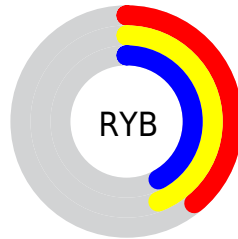

## Conversions Part 2

<b>Format</b>	<b>Color</b>
<b>RYB</b>	99, 112, 106
Decimal	6910051
CIELab	46.30, -5.29, 6.32
CIELCh	46, 8.240, 129.935
Yxy	15.4925, 0.3194, 0.3567
Android (android.graphics.Color)	4285100131 (0xFF697063)
YUV	108.4250, -4.6465, -3.0037
Hunter-Lab	39.3605, -5.9711, 6.3678

# Details

The Hex color **697063** is a dark color, and the websafe version is hex **666666**. A complement of this color would be **6A6370**, and the grayscale version is **6C6C6C**.

A 20% lighter version of the original color is **9CA496**, and **3A4035** is the 20% darker color. If you saturate the color by 10%, you get **637058**, and if you desaturate by 10%, it is **6F706E**.

# Distribution

Red (41%)

Green (44%)

Blue (39%)

Red (39%)

Yellow (44%)

Blue (42%)

Cyan (6%)