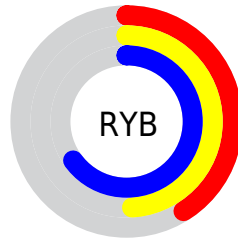

Conversions

Conversions Part 2

Format	Color
RYB	105, 124, 166
Decimal	6915494
CIELab	54.59, -1.52, -20.71
CIELCh	55, 20.770, 265.804
Yxy	22.5315, 0.2544, 0.2717
Android (android.graphics.Color)	4285105574 (0xFF6985A6)
YUV	128.3900, 18.5417, -20.5130
Hunter-Lab	47.4673, -3.7362, -15.8782

Details

The Hex color **6985A6** is a dark color, and the websafe version is hex **6699CC**. A complement of this color would be **A68A69**, and the grayscale version is **808080**.

A 20% lighter version of the original color is **9EBADD**, and **365472** is the 20% darker color. If you saturate the color by 10%, you get **587CA6**, and if you desaturate by 10%, it is **7A8EA6**.

Distribution

- Red (41%)
- Green (52%)
- Blue (65%)

- Red (41%)
- Yellow (49%)
- Blue (65%)

- Cyan (37%)
- Magenta (20%)
- Yellow (0%)
- Black (35%)

- Cyan (59%)
- Magenta (48%)
- Yellow (35%)

Brightness & Saturation Gradients

These gradients show how the Hex color 6985A6 changes by changing the brightness by 10 percent. The first figure shows a shift by +10% for each color and the second figure -10%.

Similar to the brightness gradients but the following saturation gradients show a change of the Hex color 6985A6 by changing the saturation by 10% instead.