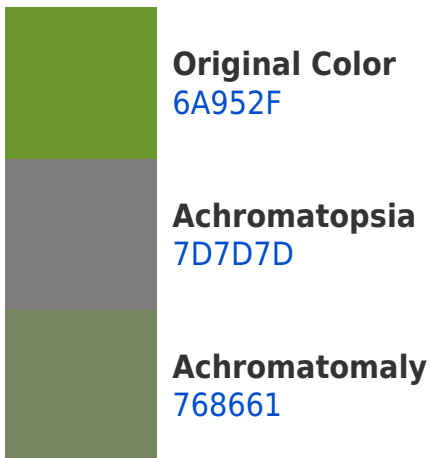

Monochromacy