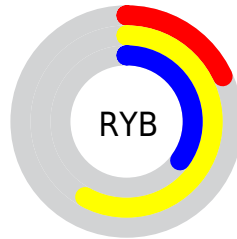

## Conversions Part 2

<b>Format</b>	<b>Color</b>
<a href="#">RYB</a>	<a href="#">47, 149, 90</a>
Decimal	<a href="#">6985007</a>
CIELab	<a href="#">56.85, -31.15, 47.18</a>
CIElCh	<a href="#">57, 56.535, 123.434</a>
Yxy	<a href="#">24.7643, 0.3545, 0.5103</a>
Android (android.graphics.Color)	<a href="#">4285175087 (0xFF6A952F)</a>
YUV	<a href="#">124.5150, -38.2149, -16.2377</a>
Hunter-Lab	<a href="#">49.7637, -25.3753, 27.0158</a>

# Details

The Hex color **6A952F** is a dark color, and the websafe version is hex **669933**. A complement of this color would be **5A2F95**, and the grayscale version is **7D7D7D**.

A 20% lighter version of the original color is **A0CB63**, and **356200** is the 20% darker color. If you saturate the color by 10%, you get **649520**, and if you desaturate by 10%, it is **70953E**.

# Distribution

- Red (42%)
- Green (58%)
- Blue (18%)

- Red (18%)
- Yellow (58%)
- Blue (35%)

- Cyan (29%)
- Magenta (0%)
- Yellow (68%)
- Black (42%)

- Cyan (58%)
- Magenta (42%)
- Yellow (82%)