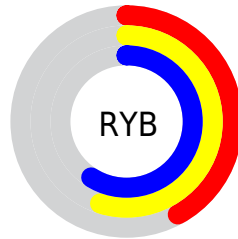

## Conversions Part 2

<b>Format</b>	<b>Color</b>
<b>RYB</b>	106, 139, 151
Decimal	6985594
CIELab	58.60, -21.60, 10.45
CIELCh	59, 23.998, 154.193
Yxy	26.6025, 0.2949, 0.3823
Android (android.graphics.Color)	4285175674 (0xFF6A977A)
YUV	134.2390, -6.0338, -24.7656
Hunter-Lab	51.5776, -19.2337, 10.2796

# Details

The Hex color **6A977A** is a dark color, and the websafe version is hex **669966**. A complement of this color would be **976A87**, and the grayscale version is **868686**.

A 20% lighter version of the original color is **9ECDAE**, and **396449** is the 20% darker color. If you saturate the color by 10%, you get **5B9770**, and if you desaturate by 10%, it is **799784**.

# Distribution

Red (42%)

Green (59%)

Blue (48%)

Red (42%)

Yellow (55%)

Blue (59%)

Cyan (30%)