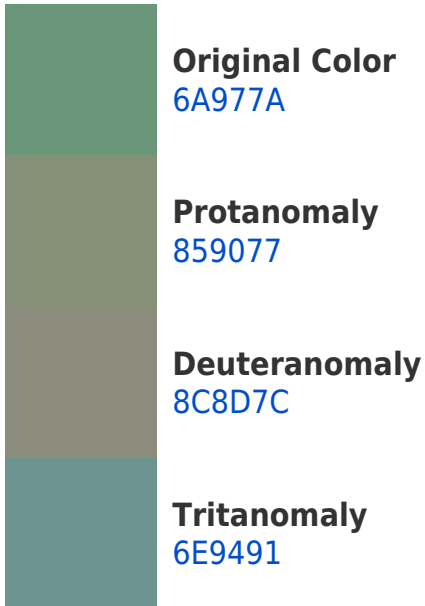

## White Background

This preview shows how the Hex color 6A977A looks on a white background.

## Hex 6A977A Background

This preview shows how black text looks on a background with the Hex color 6A977A.

This preview shows how white text looks on a background with the Hex color 6A977A.

## Dichromacy

**Tritanopia**  
71929E

# Trichromacy