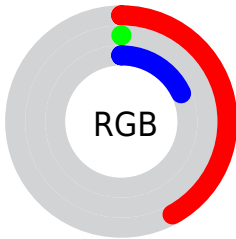

Distribution

- Red (42%)
- Green (0%)
- Blue (18%)