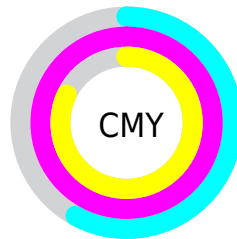

# Details

The Hex color **6B002F** is a dark color, and the websafe version is hex **660033**. A complement of this color would be **006B3C**, and the grayscale version is **252525**.

A 20% lighter version of the original color is **A33E5D**, and **380001** is the 20% darker color. If you saturate the color by 10%, you get **6B002F**, and if you desaturate by 10%, it is **6B0B35**.

# Distribution

- Red (42%)
- Green (0%)
- Blue (18%)

- Red (42%)
- Yellow (0%)
- Blue (18%)

- Cyan (0%)
- Magenta (100%)
- Yellow (56%)
- Black (58%)

- Cyan (58%)
- Magenta (100%)
- Yellow (82%)

# Brightness & Saturation Gradients

These gradients show how the Hex color 6B002F changes by changing the brightness by 10 percent. The first figure shows a shift by +10% for each color and the second figure -10%.