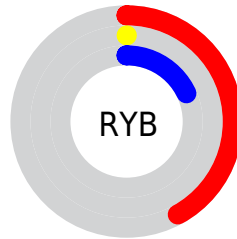

## Conversions Part 2

| <b>Format</b>                       | <b>Color</b>                |
|-------------------------------------|-----------------------------|
| <b>R<sub>YB</sub></b>               | 107, 0, 47                  |
| Decimal                             | 7012399                     |
| CIE <sub>Lab</sub>                  | 21.32, 44.39, 4.04          |
| CIE <sub>LCh</sub>                  | 21, 44.574, 5.202           |
| Yxy                                 | 3.3310, 0.5101,<br>0.2584   |
| Android<br>(android.graphics.Color) | 4285202479<br>(0xFF6B002F)  |
| YUV                                 | 37.3510, 4.7570,<br>61.0822 |
| Hunter-Lab                          | 18.2511, 32.3801,<br>3.0767 |

# Details

The Hex color **6B002F** is a dark color, and the websafe version is hex **660033**. A complement of this color would be **006B3C**, and the grayscale version is **252525**.

A 20% lighter version of the original color is **A33E5D**, and **380001** is the 20% darker color. If you saturate the color by 10%, you get **6B002F**, and if you desaturate by 10%, it is **6B0B35**.

# Distribution

- Red (42%)
- Green (0%)
- Blue (18%)

- Red (42%)
- Yellow (0%)
- Blue (18%)

- Cyan (0%)
- Magenta (100%)
- Yellow (56%)
- Black (58%)

- Cyan (58%)
- Magenta (100%)
- Yellow (82%)