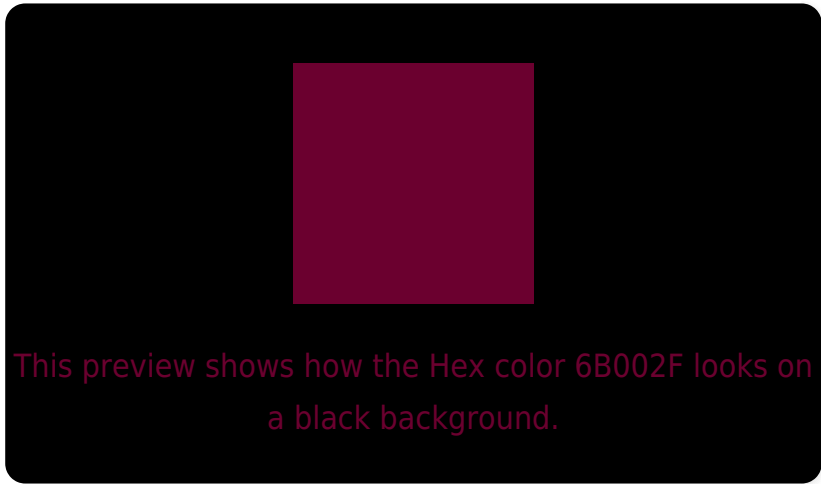

## White Background

This preview shows how the Hex color 6B002F looks on a white background.

# Black Background