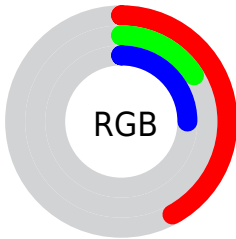

# Color

**Hex(6B2A3F)**

## Conversions Part 2

| <b>Format</b>                       | <b>Color</b>                                  |
|-------------------------------------|---|
| <a href="#">RYB</a>                 | <a href="#">107, 42, 63</a>                   |
| Decimal                             | <a href="#">7023167</a>                       |
| CIELab                              | <a href="#">27.13, 31.26, 1.41</a>            |
| CIELCh                              | <a href="#">27, 31.295, 2.587</a>             |
| Yxy                                 | <a href="#">5.1406, 0.4276,<br/>0.2822</a>    |
| Android<br>(android.graphics.Color) | <a href="#">4285213247<br/>(0xFF6B2A3F)</a>   |
| YUV                                 | <a href="#">63.8290, -0.4087,<br/>37.8610</a> |
| Hunter-Lab                          | <a href="#">22.6729, 21.6405,<br/>2.0524</a>  |

# Details

The Hex color **6B2A3F** is a dark color, and the websafe version is hex **663333**. A complement of this color would be **2A6B56**, and the grayscale version is **404040**.

A 20% lighter version of the original color is **A15B6E**, and **380015** is the 20% darker color. If you saturate the color by 10%, you get **6B1F38**, and if you desaturate by 10%, it is **6B3546**.

# Distribution

- Red (42%)
- Green (16%)
- Blue (25%)

- Red (42%)
- Yellow (16%)
- Blue (25%)

- Cyan (0%)
- Magenta (61%)
- Yellow (41%)
- Black (58%)

- Cyan (58%)
- Magenta (84%)
- Yellow (75%)