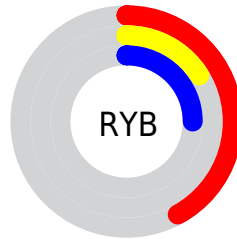

## Conversions Part 2

| <b>Format</b>                       | <b>Color</b>                                  |
|-------------------------------------|---|
| <a href="#">RYB</a>                 | <a href="#">107, 42, 63</a>                   |
| Decimal                             | <a href="#">7023167</a>                       |
| CIELab                              | <a href="#">27.13, 31.26, 1.41</a>            |
| CIELCh                              | <a href="#">27, 31.295, 2.587</a>             |
| Yxy                                 | <a href="#">5.1406, 0.4276,<br/>0.2822</a>    |
| Android<br>(android.graphics.Color) | <a href="#">4285213247<br/>(0xFF6B2A3F)</a>   |
| YUV                                 | <a href="#">63.8290, -0.4087,<br/>37.8610</a> |
| Hunter-Lab                          | <a href="#">22.6729, 21.6405,<br/>2.0524</a>  |

# Details

The Hex color **6B2A3F** is a dark color, and the websafe version is hex **663333**. A complement of this color would be **2A6B56**, and the grayscale version is **404040**.

A 20% lighter version of the original color is **A15B6E**, and **380015** is the 20% darker color. If you saturate the color by 10%, you get **6B1F38**, and if you desaturate by 10%, it is **6B3546**.

# Distribution

- Red (42%)
- Green (16%)
- Blue (25%)

- Red (42%)
- Yellow (16%)
- Blue (25%)

- Cyan (0%)
- Magenta (61%)
- Yellow (41%)
- Black (58%)

- Cyan (58%)
- Magenta (84%)
- Yellow (75%)

# Brightness & Saturation Gradients

These gradients show how the Hex color 6B2A3F changes by changing the brightness by 10 percent. The first figure shows a shift by +10% for each color and the second figure -10%.