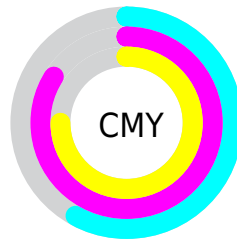

# Details

The Hex color **6B2A3F** is a dark color, and the websafe version is hex **663333**. A complement of this color would be **2A6B56**, and the grayscale version is **404040**.

A 20% lighter version of the original color is **A15B6E**, and **380015** is the 20% darker color. If you saturate the color by 10%, you get **6B1F38**, and if you desaturate by 10%, it is **6B3546**.

# Distribution

- Red (42%)
- Green (16%)
- Blue (25%)

- Red (42%)
- Yellow (16%)
- Blue (25%)

- Cyan (0%)
- Magenta (61%)
- Yellow (41%)
- Black (58%)

- Cyan (58%)
- Magenta (84%)
- Yellow (75%)

# Brightness & Saturation Gradients

These gradients show how the Hex color 6B2A3F changes by changing the brightness by 10 percent. The first figure shows a shift by +10% for each color and the second figure -10%.