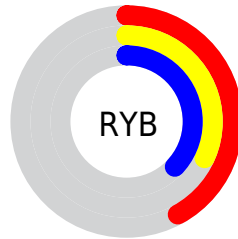

Converting Colors

Hex(6B525E)

Have a look what the booklet for
Hex(6B525E) contains.

Hex(6B525E)	3
<i>Conversions</i>	4
<i>Details</i>	6
<i>Harmonies</i>	11
<i>Previews</i>	23
<i>Color Blindness Simulation</i>	26
<i>CSS Examples</i>	29

Conversions

Conversions Part 2

Format	Color
RYB	107, 82, 94
Decimal	7033438
CIELab	37.79, 12.57, -2.96
CIELCh	38, 12.915, 346.729
Yxy	9.9685, 0.3364, 0.3021
Android (android.graphics.Color)	4285223518 (0xFF6B525E)
YUV	90.8430, 1.5564, 14.1697
Hunter-Lab	31.5730, 7.5079, -0.2995

Details

The Hex color **6B525E** is a dark color, and the websafe version is hex **666666**. A complement of this color would be **526B5F**, and the grayscale version is **5B5B5B**.

A 20% lighter version of the original color is **9F8490**, and **3B2530** is the 20% darker color. If you saturate the color by 10%, you get **6B4758**, and if you desaturate by 10%, it is **6B5D64**.

Distribution

-  Red (42%)
-  Green (32%)
-  Blue (37%)

-  Red (42%)
-  Yellow (32%)
-  Blue (37%)

-  Cyan (0%)
-  Magenta (23%)
-  Yellow (12%)
-  Black (58%)

-  Cyan (58%)
-  Magenta (68%)
-  Yellow (63%)