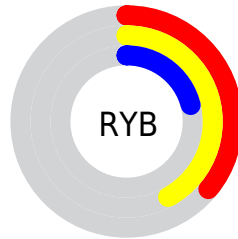

## Conversions Part 2

| <b>Format</b>                       | <b>Color</b>                  |
|-------------------------------------|-------------------------------|
| <b>RYB</b>                          | 92, 107, 54                   |
| Decimal                             | 7034166                       |
| CIELab                              | 37.64, 4.65, 21.48            |
| CIELCh                              | 38, 21.977, 77.788            |
| Yxy                                 | 9.8891, 0.4033,<br>0.3997     |
| Android<br>(android.graphics.Color) | 4285224246<br>(0xFF6B5536)    |
| YUV                                 | 88.0440, -16.7837,<br>16.6244 |
| Hunter-Lab                          | 31.4470, 1.6037,<br>12.8255   |

# Details

The Hex color **6B5536** is a dark color, and the websafe version is hex **666633**. A complement of this color would be **364C6B**, and the grayscale version is **585858**.

A 20% lighter version of the original color is **A08765**, and **3A280A** is the 20% darker color. If you saturate the color by 10%, you get **6B512B**, and if you desaturate by 10%, it is **6B5941**.

# Distribution

- Red (42%)
- Green (33%)
- Blue (21%)

- Red (36%)
- Yellow (42%)
- Blue (21%)

- Cyan (0%)
- Magenta (21%)
- Yellow (50%)
- Black (58%)

- Cyan (58%)
- Magenta (67%)
- Yellow (79%)

# Brightness & Saturation Gradients

These gradients show how the Hex color 6B5536 changes by changing the brightness by 10 percent. The first figure shows a shift by +10% for each color and the second figure -10%.