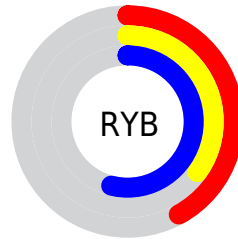

Converting Colors

Hex(6B5A8A)

Have a look what the booklet for
Hex(6B5A8A) contains.

Hex(6B5A8A)	3
<i>Conversions</i>	4
<i>Details</i>	6
<i>Harmonies</i>	11
<i>Previews</i>	23
<i>Color Blindness Simulation</i>	26
<i>CSS Examples</i>	29

Details

The Hex color **6B5A8A** is a dark color, and the websafe version is hex **666699**. A complement of this color would be **798A5A**, and the grayscale version is **646464**.

A 20% lighter version of the original color is **9F8CC0**, and **3A2C58** is the 20% darker color. If you saturate the color by 10%, you get **624C8A**, and if you desaturate by 10%, it is **74688A**.

Distribution

Red (42%)

Green (35%)

Blue (54%)

Red (42%)

Yellow (35%)

Blue (54%)

Cyan (22%)

Magenta (35%)

Yellow (0%)

Black (46%)

Cyan (58%)

Magenta (65%)

Yellow (46%)

Brightness & Saturation Gradients

These gradients show how the Hex color 6B5A8A changes by changing the brightness by 10 percent. The first figure shows a shift by +10% for each color and the second figure -10%.