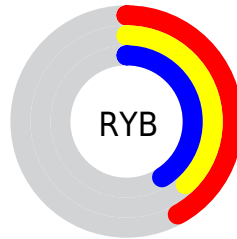

## Conversions Part 2

| <b>Format</b>                       | <b>Color</b>                |
|-------------------------------------|-----------------------------|
| <b>R<sub>YB</sub></b>               | 107, 98, 105                |
| Decimal                             | 7037545                     |
| CIE Lab                             | 42.58, 4.97, -2.67          |
| CIE LCh                             | 43, 5.645, 331.782          |
| Yxy                                 | 12.8811, 0.3164,<br>0.3140  |
| Android<br>(android.graphics.Color) | 4285227625<br>(0xFF6B6269)  |
| YUV                                 | 101.4890, 1.7309,<br>4.8331 |
| Hunter-Lab                          | 35.8902, 1.7525,<br>0.0680  |

# Details

The Hex color **6B6269** is a dark color, and the websafe version is hex **666666**. A complement of this color would be **626B64**, and the grayscale version is **656565**.

A 20% lighter version of the original color is **9E959C**, and **3C343A** is the 20% darker color. If you saturate the color by 10%, you get **6B5767**, and if you desaturate by 10%, it is **6B6D6B**.

# Distribution

- Red (42%)
- Green (38%)
- Blue (41%)

- Red (42%)
- Yellow (38%)
- Blue (41%)

- Cyan (0%)
- Magenta (8%)
- Yellow (2%)
- Black (58%)

- Cyan (58%)
- Magenta (62%)
- Yellow (59%)

# Brightness & Saturation Gradients

These gradients show how the Hex color 6B6269 changes by changing the brightness by 10 percent. The first figure shows a shift by +10% for each color and the second figure -10%.