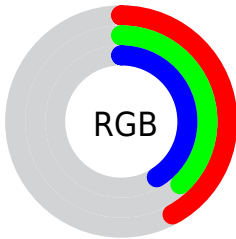

## Conversions Part 1

| <b>Format</b> | <b>Color</b>              |
|---------------|---------------------------|
| Hex           | 6B6269                    |
| RGB           | 107, 98, 105              |
| RGB Percent   | 42%, 38%, 41%             |
| CMY           | 0.5804, 0.6157, 0.5882    |
| CMYK          | 0.00, 0.08, 0.02, 0.58    |
| HSL           | 313°, 4%, 40%             |
| HSV           | 313°, 8%, 42%             |
| XYZ           | 12.9809, 12.8811, 15.1667 |
| YIQ           | 101.4890, 3.1170, 4.0850  |

## Conversions Part 2

| <b>Format</b>                       | <b>Color</b>                |
|-------------------------------------|-----------------------------|
| <b>R<sub>YB</sub></b>               | 107, 98, 105                |
| Decimal                             | 7037545                     |
| CIE Lab                             | 42.58, 4.97, -2.67          |
| CIE LCh                             | 43, 5.645, 331.782          |
| Yxy                                 | 12.8811, 0.3164,<br>0.3140  |
| Android<br>(android.graphics.Color) | 4285227625<br>(0xFF6B6269)  |
| YUV                                 | 101.4890, 1.7309,<br>4.8331 |
| Hunter-Lab                          | 35.8902, 1.7525,<br>0.0680  |

# Details

The Hex color **6B6269** is a dark color, and the websafe version is hex **666666**. A complement of this color would be **626B64**, and the grayscale version is **656565**.

A 20% lighter version of the original color is **9E959C**, and **3C343A** is the 20% darker color. If you saturate the color by 10%, you get **6B5767**, and if you desaturate by 10%, it is **6B6D6B**.

# Distribution

- Red (42%)
- Green (38%)
- Blue (41%)

- Red (42%)
- Yellow (38%)
- Blue (41%)

- Cyan (0%)
- Magenta (8%)
- Yellow (2%)
- Black (58%)

- Cyan (58%)
- Magenta (62%)
- Yellow (59%)