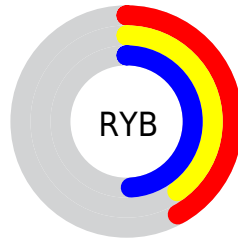

Conversions

Conversions Part 2

Format	Color
RYB	107, 103, 126
Decimal	7038846
CIELab	44.71, 6.60, -12.21
CIELCh	45, 13.882, 298.380
Yxy	14.3327, 0.2893, 0.2825
Android (android.graphics.Color)	4285228926 (0xFF6B677E)
YUV	106.8180, 9.4567, 0.1596
Hunter-Lab	37.8585, 2.9606, -7.5326

Details

The Hex color **6B677E** is a dark color, and the websafe version is hex **666666**. A complement of this color would be **7A7E67**, and the grayscale version is **6B6B6B**.

A 20% lighter version of the original color is **9F9AB3**, and **3B384D** is the 20% darker color. If you saturate the color by 10%, you get **615A7E**, and if you desaturate by 10%, it is **75747E**.

Distribution

Red (42%)

Green (40%)

Blue (49%)

Red (42%)

Yellow (40%)

Blue (49%)

Cyan (15%)

Magenta (18%)

Yellow (0%)

Black (51%)

Cyan (58%)

Magenta (60%)

Yellow (51%)

Brightness & Saturation Gradients

These gradients show how the Hex color 6B677E changes by changing the brightness by 10 percent. The first figure shows a shift by +10% for each color and the second figure -10%.