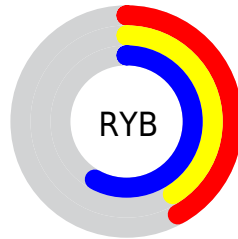

## Conversions Part 2

<b>Format</b>	<b>Color</b>
<a href="#">RYB</a>	<a href="#">107, 104, 149</a>
Decimal	<a href="#">7039125</a>
CIELab	<a href="#">45.90, 11.76, -24.13</a>
CIELCh	<a href="#">46, 26.846, 295.975</a>
Yxy	<a href="#">15.1964, 0.2646, 0.2446</a>
Android (android.graphics.Color)	<a href="#">4285229205 (0xFF6B6895)</a>
YUV	<a href="#">110.0270, 19.2137, -2.6547</a>
Hunter-Lab	<a href="#">38.9825, 7.0523, -19.1017</a>

# Details

The Hex color **6B6895** is a dark color, and the websafe version is hex **666699**. A complement of this color would be **929568**, and the grayscale version is **6E6E6E**.

A 20% lighter version of the original color is **9F9BCB**, and **3A3962** is the 20% darker color. If you saturate the color by 10%, you get **5D5995**, and if you desaturate by 10%, it is **797795**.

# Distribution

Red (42%)

Green (41%)

Blue (58%)

Red (42%)

Yellow (41%)

Blue (58%)

Cyan (28%)